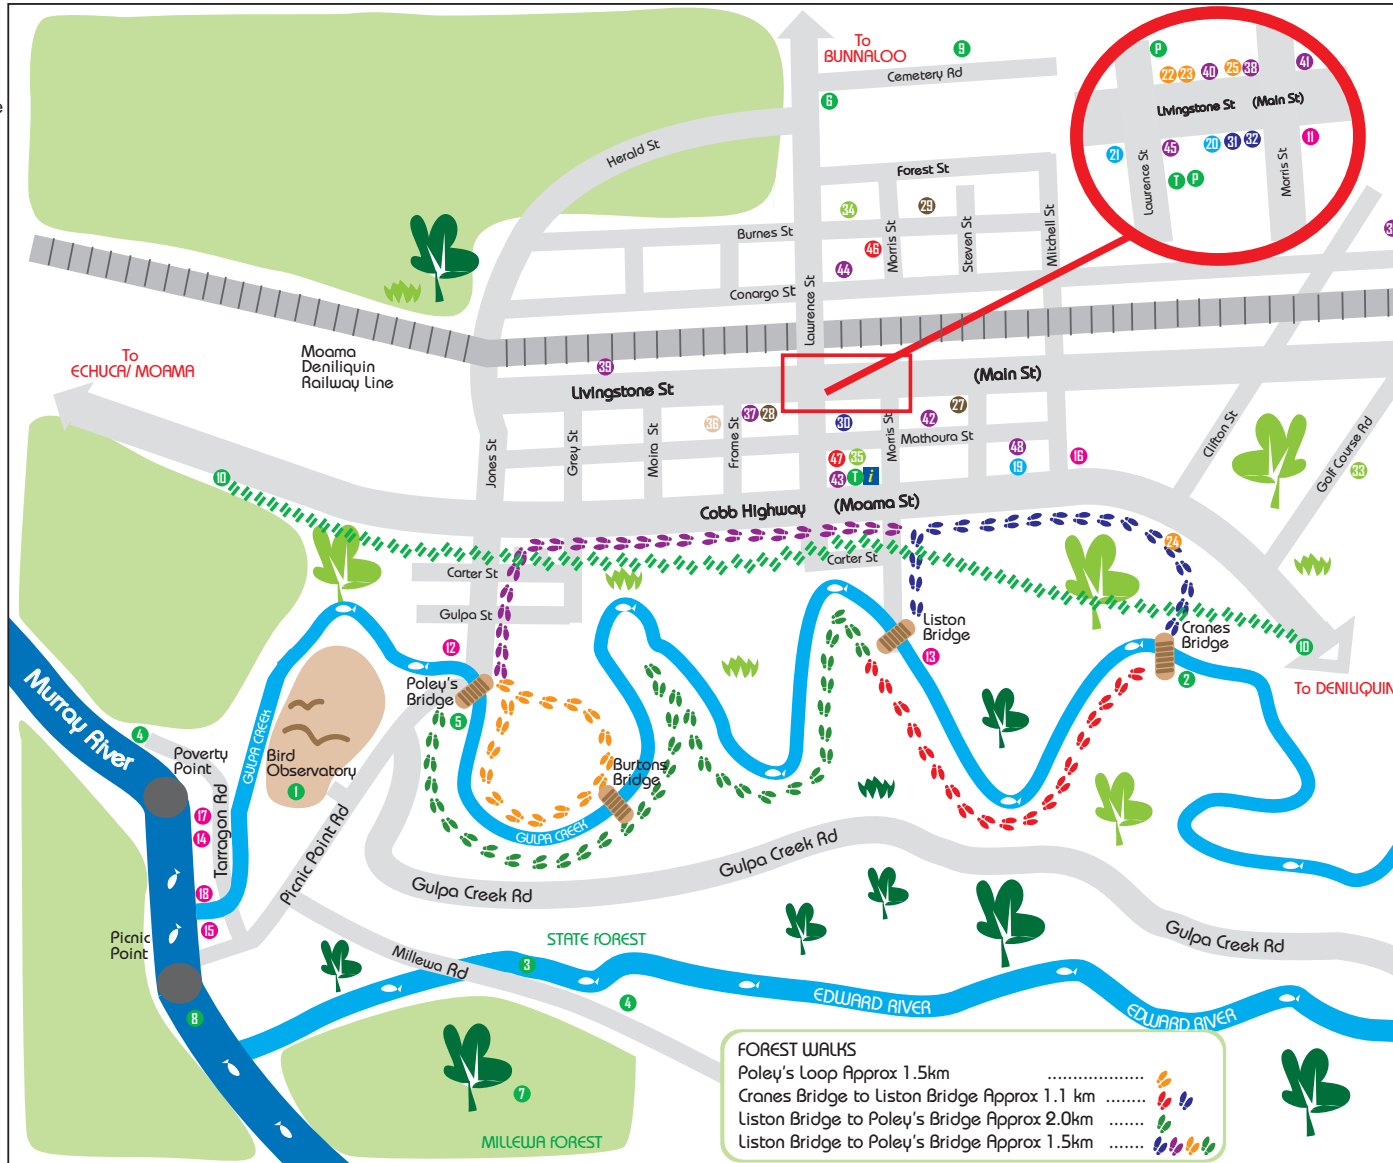

MATHOURA

7 Mathoura Visitor & Business Centre
23 Moama Street (Cobb Hwy)
Phone: 03 5884 3730

Things to see & do

- **7** Local Art & Craft
- **1** Bird Observatory
- **2** Cranes Bridge
- **3** Edward River
- **4** Forest Drives
- **5** Gulpa Creek Walks
- **7** Heritage Displays
- **7** Heritage Walk
- **6** Lawn Cemetery
- **7** Largest Redgum Forest in Australia
- **8** Murray River
- **9** Pioneer Cemetery
- **7** Wine tasting
- **10** Cadell Fault

Accommodation

- **11** Charleston House B&B
- **12** Gulpa Retreat Tourist Park
- **13** Liston Caravan Park
- **14** Murray Bank Caravan Park
- **15** Picnic Point Caravan Park
- **16** Redgum Country Motor Inn
- **17** Tarragon Lodge
- **18** Willow Bend Riverside Cabins

Entertainment

- **19** Bowling Club
- **20** Pastoral Hotel
- **21** Tattersals Club Hotel

Food & Wine

- **22** IGA Friendly Grocer
- **23** Kidds Butchery
- **24** Mathoura Mandarines
- **25** Old Gold Café

1. **Churches**
2. **27** Anglican Church
   - **28** Catholic Church
   - **29** Uniting Church
3. **Health Services**
4. **41** Community Health Centre
   - **41** Hair Salon
   - **42** Health & Beauty Shop (Chemist)
5. **Sport**
6. **33** Gun/Golf Club
   - **34** Recreation Reserve - Tennis, Cricket, Football & Netball
   - **35** Swimming Pool
7. **Education**
8. **1** Campaspe College of Adult Education (Mathoura branch)
   - **40** Playgroup
   - **40** Pre School
   - **45** Public School
9. **Traders/Facilities**
10. **7** Bendigo Bank
    - **7** Centrelink/Medicare/ATO Access Point
    - **7** Internet Access
    - **7** Library
    - **37** Mathoura Matters (Newspaper)
    - **38** Newsagent/Hardware
    - **39** Nursery (2)
    - **40** Opportunity Shop
    - **P** Parks
    - **41** Post Office
    - **1** Public Toilets
    - **7** Real Estate
    - **42** Retirement Village
    - **43** Service Station
    - **44** Shire Offices
    - **45** Veterinary Clinic
    - **48** Motorhome Dump Point + Overnight Stop Point
11. **Emergency Services**
12. **45** Fire Brigade
    - **47** Police Station
    - **48** State Emergency Services

FOREST WALKS

- Poley's Loop Approx 1.5km
- Cranes Bridge to Liston Bridge Approx 1.1 km
- Liston Bridge to Poley's Bridge Approx 2.0km
- Liston Bridge to Poley's Bridge Approx 1.5km

* Map not to scale